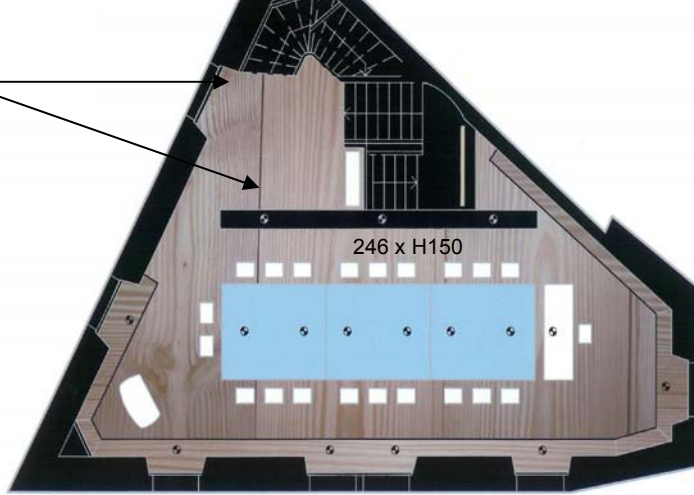

Sculptures and furniture exhibition on staircase landing

Third floor

- 246xH150 = paintings
- possibility to exhibit objects on window sills around room

3

Cafeteria

- 248xH54 to exhibit objects or small pictures
- 91xH150 = painting

2

Cave, Cellar, Keller

- 100xH170 = door size
- 75xH153 = door size to old coal cellar → to exhibit sculptures
- Others = max. size for paintings

1